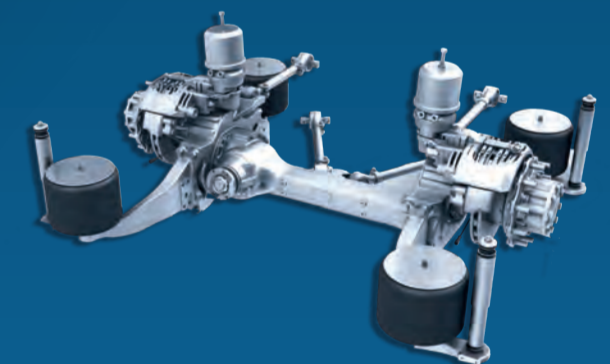

A great bus journey starts with ZF.

Innovative solutions. OE quality parts. German technology.

ZF Aftermarket and its brands LEMFÖRDER, SACHS and TRW offer a broad range of innovative products for city buses. From transmissions to shock absorbers ZF Aftermarket provides the performance, safety and comfort you can count on for a great journey ahead. Visit www.zf.com/sea

Steering and Suspension Components

Transmission

ZF Ecofluid

ZF EcoLife

Telematics Unit

Rear Axle

Brake Components

Brake Pads

Brake Discs

Front Axle

Shock Absorbers

AFTERMARKET

LEMFÖRDER  SACHS  TRW 